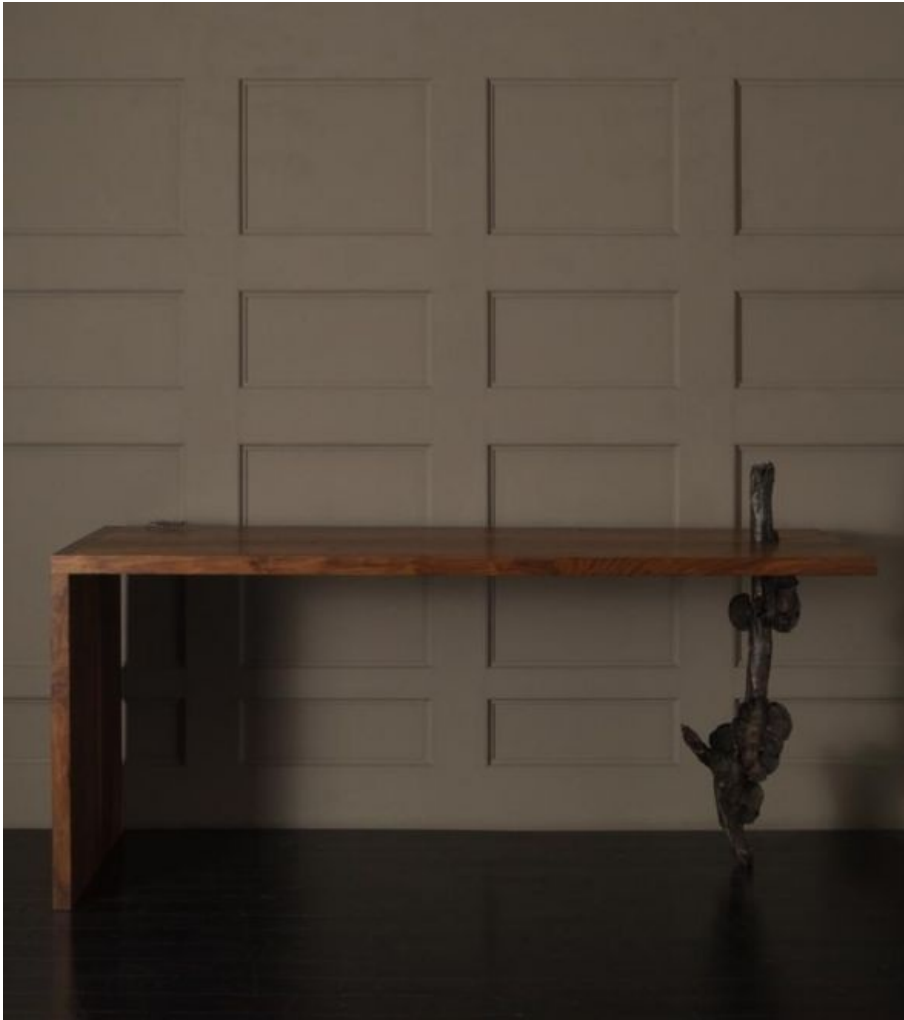

ABSOLEM BY JANE HALLWORTH

American Gothic

Solid American black walnut.
Hand-cast bronze mushroom leg.
Bronze caterpillar

29"H x 67"W x 25.5"D

Bronze finish on leg will evolve as it is unsealed and living. Also available in white oak. Limited customization available.