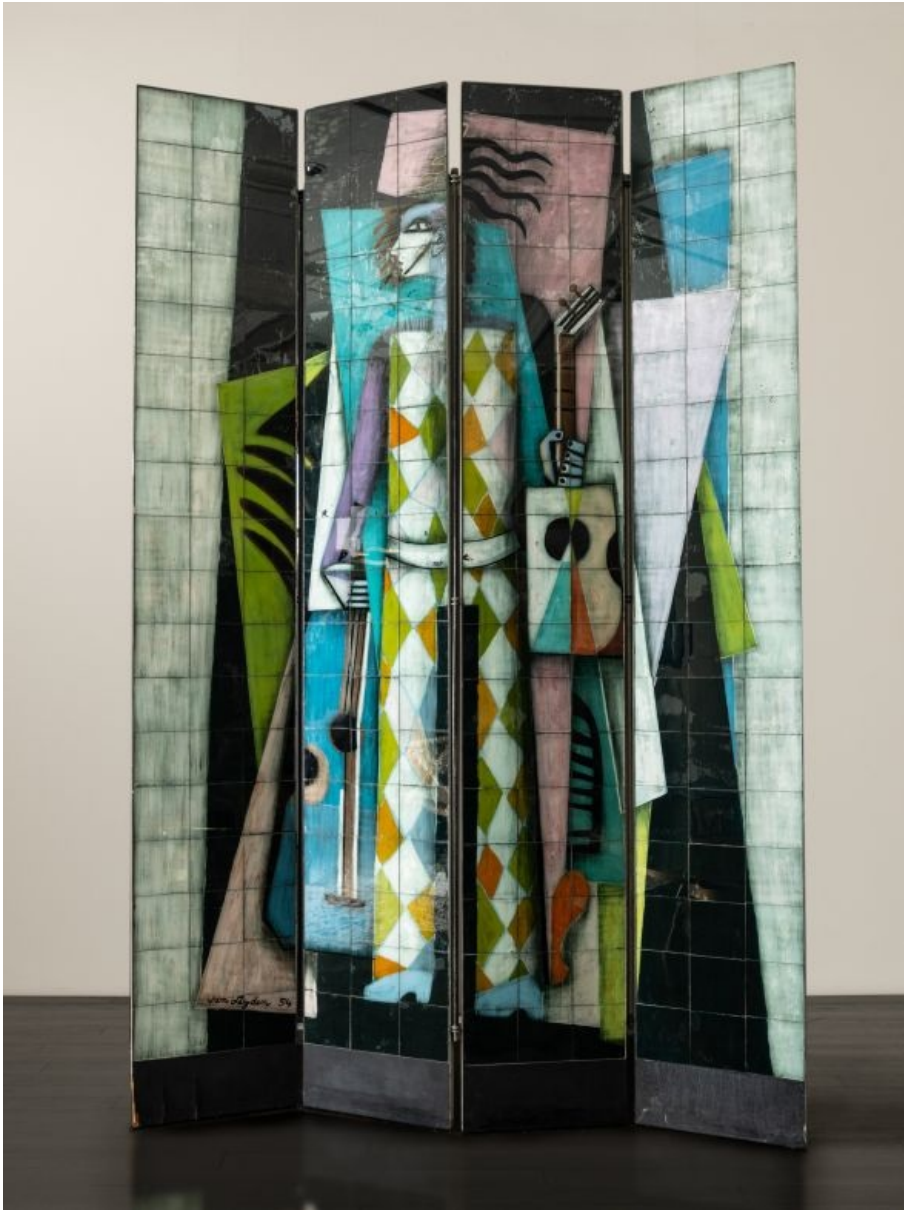

KARIN & ERNST VAN LEYDEN GLASS SCREEN

1954

Painted glass, wood

As shown: 96"H x 64"W x 1"D