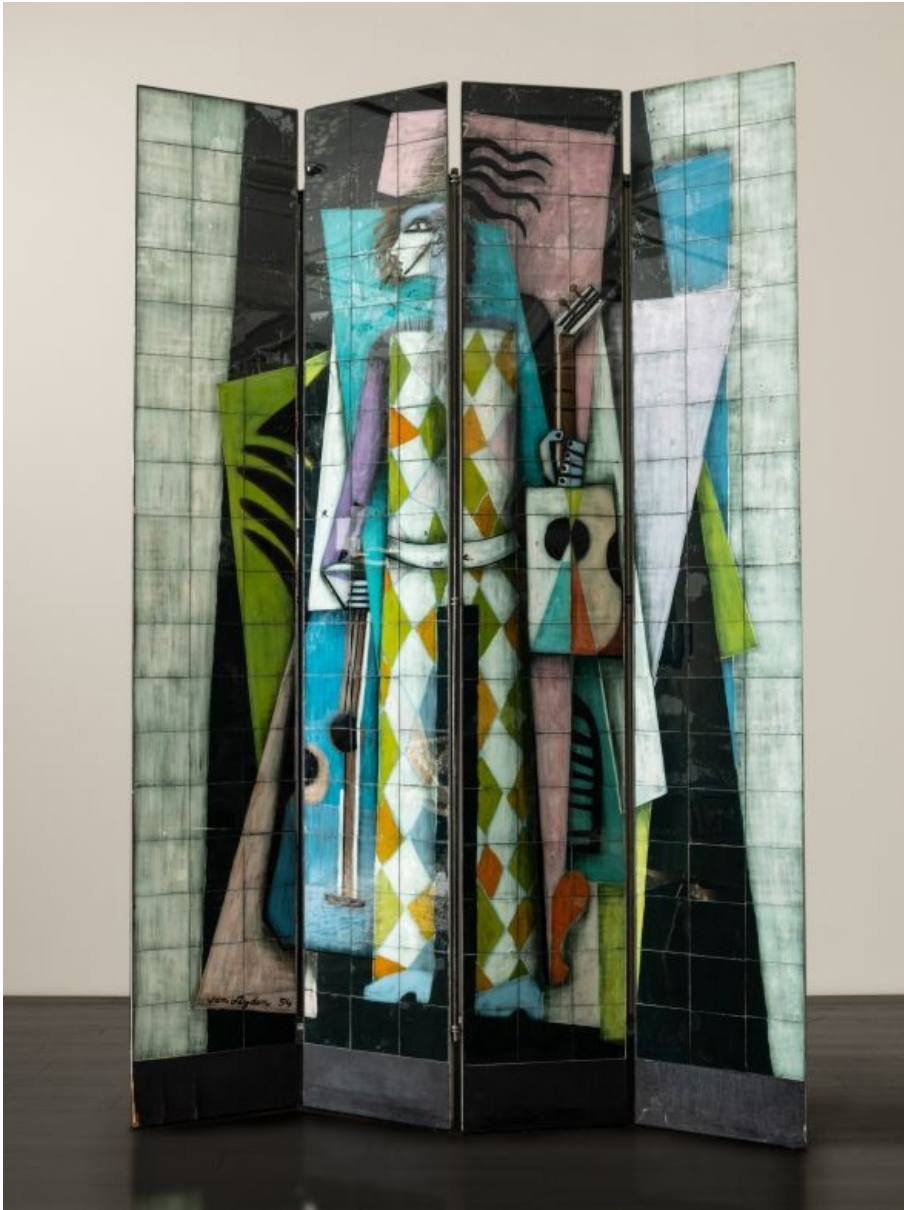

KARIN & ERNST VAN LEYDEN GLASS SCREEN

1954

Painted glass, wood

As shown: 96"H x 64"W x 1"D

\$32,000